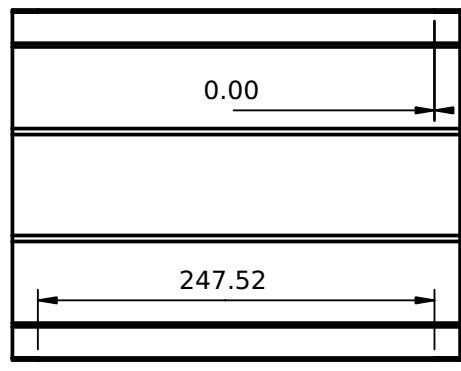

2

1

4

3

2

1

DESIGNED BY: Balthazar Rouberol		Zelda Chest		G	-
DATE: 2019-08-11		Dimensions in mm		F	-
SIZE A4	WEIGHT (kg)	DRAWING NUMBER 1		E	-
SCALE 0.30				D	-
				C	-
				B	-
This drawing is our property; it can't be reproduced or communicated without our written consent.				A	-