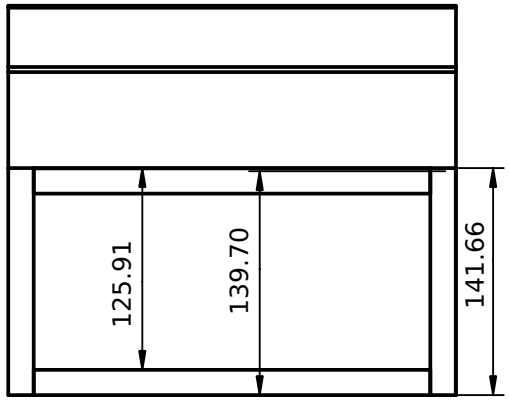

2

1

4

3

2

1

DESIGNED BY: Balthazar Rouberol		Zelda Chest		G	-
DATE: 2019-08-11		Dimensions in mm		F	-
SIZE A4	WEIGHT (kg)	DRAWING NUMBER 1		E	-
SCALE 0.30				D	-
				C	-
				B	-
This drawing is our property; it can't be reproduced or communicated without our written consent.				A	-