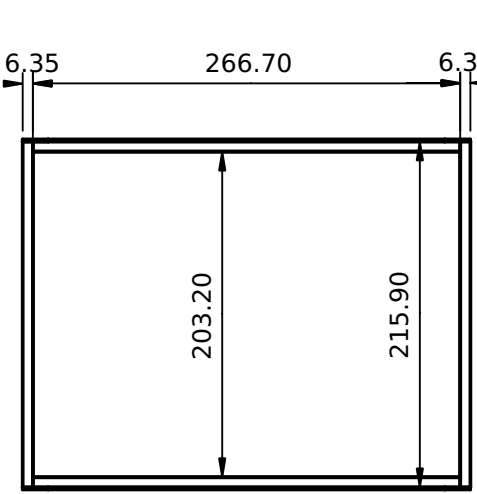

2

1

4

3

2

1

DESIGNED BY: Balthazar Rouberol		Zelda Chest		G	-
DATE: 2019-08-11		Dimensions in mm		F	-
SIZE A4	WEIGHT (kg)	DRAWING NUMBER 1		E	-
SCALE 0.30				D	-
				C	-
				B	-
This drawing is our property; it can't be reproduced or communicated without our written consent.				A	-