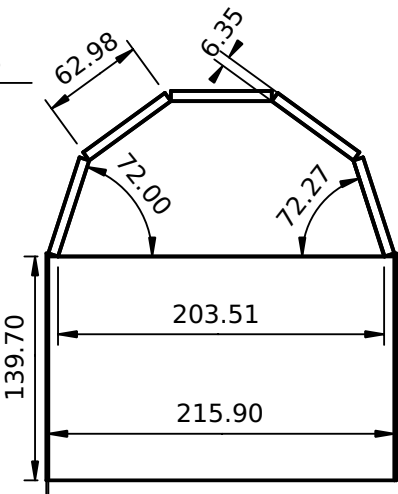

2

1

4

3

2

1

DESIGNED BY: Balthazar Rouberol		Zelda Chest		G	-
DATE: 2019-08-11		Dimensions in mm		F	-
SIZE A4	WEIGHT (kg)	DRAWING NUMBER 1		E	-
SCALE 0.30				D	-
				C	-
				B	-
This drawing is our property; it can't be reproduced or communicated without our written consent.				A	-